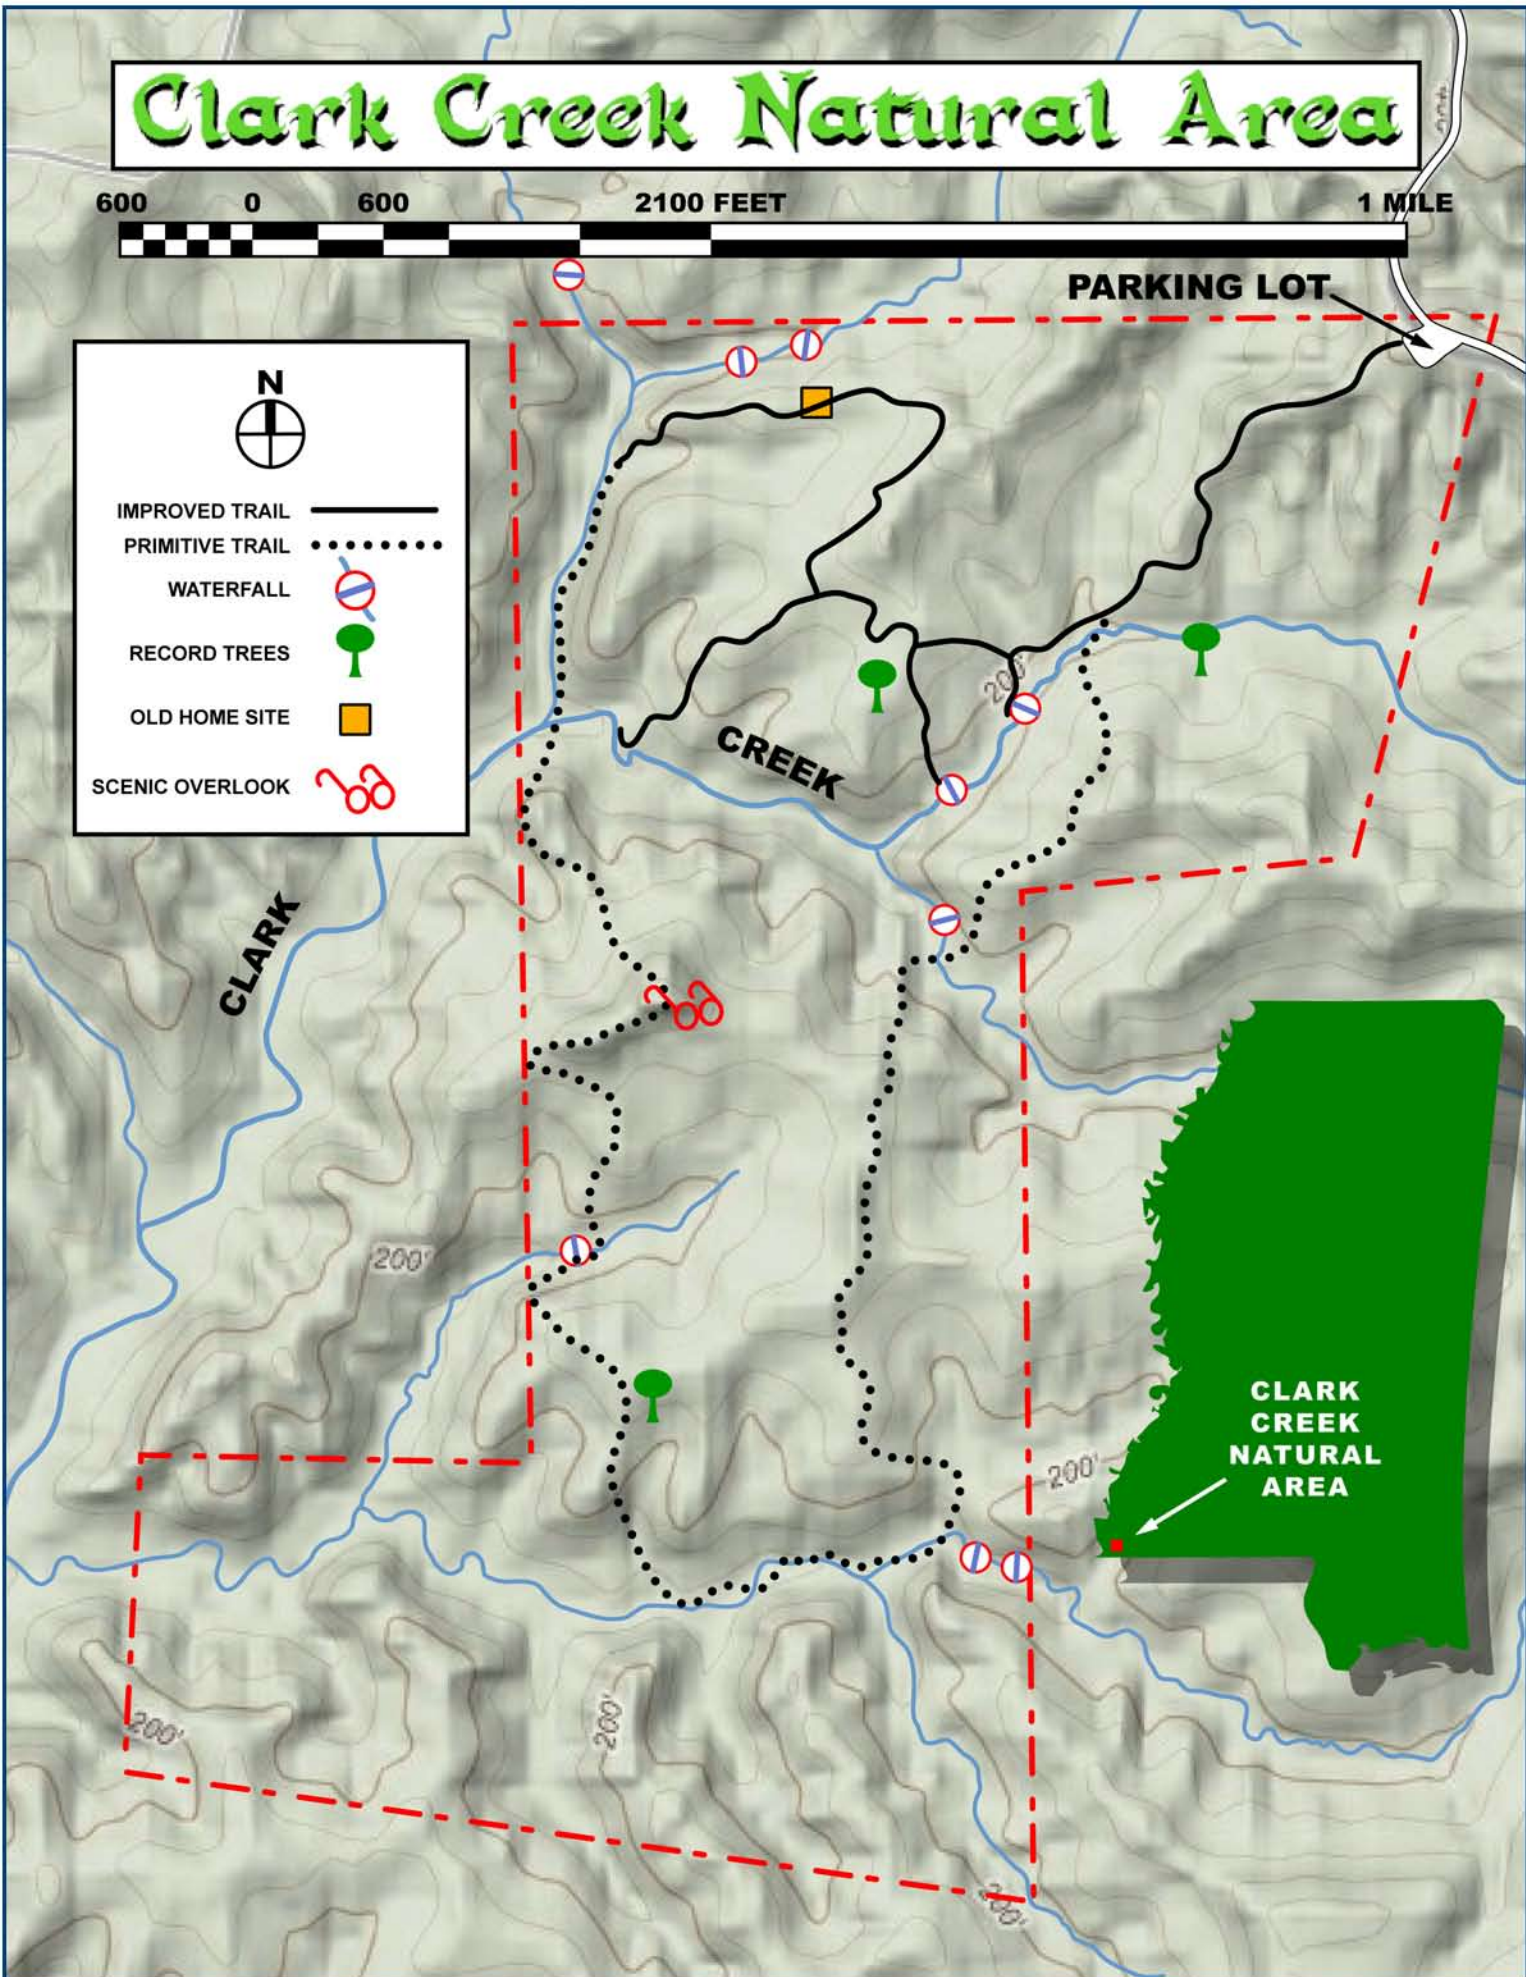

# Clark Creek Natural Area

**N**

- IMPROVED TRAIL ———
- PRIMITIVE TRAIL ·····
- WATERFALL
- RECORD TREES
- OLD HOME SITE
- SCENIC OVERLOOK

**PARKING LOT**

**CLARK  
CREEK  
NATURAL  
AREA**