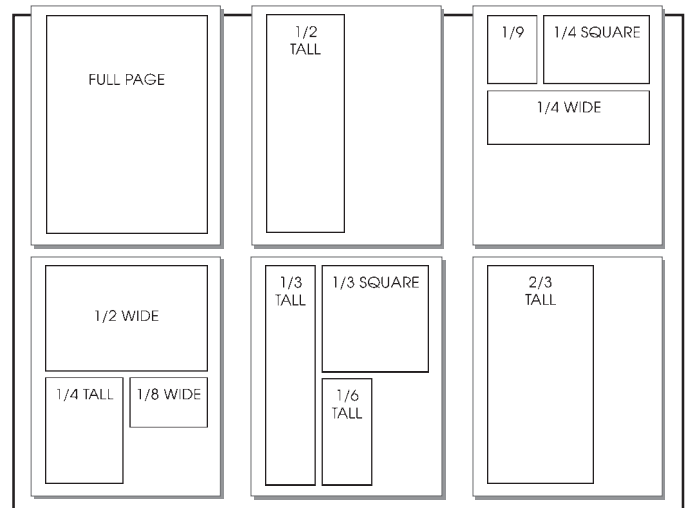

AD SIZES RELATIVE TO PAGE SIZE

AD DIMENSIONS CHART

AD SIZES	INCHES	DECIMAL INCHES	PIXELS @ 72 DPI
Full page	7¼" W x 10" H	7.25" W X 10" H	522 W X 720 H
2/3 tall	4¾" W x 10" H	4.75" W X 10" H	342 W X 720 H
1/2 wide	7¼" W x 4⅞" H	7.25" W X 4.875" H	522 W X 351 H
1/2 tall	3½" W x 10" H	3.50" W X 10" H	252 W X 720 H
1/3 tall	2¼" W x 10" H	2.25" W X 10" H	162 W X 720 H
1/3 square	4¾" W x 4⅞" H	4.75" W X 4.875" H	342 W X 351 H
1/4 wide	7¼" W x 2½" H	7.25" W X 2.50" H	522 W X 180 H
1/4 tall	3½" W x 4⅞" H	3.50" W X 4.875" H	252 W X 351 H
1/4 square	4¾" W x 3⅜" H	4.75" W X 3.1875" H	342 W X 230 H
1/6 tall	2¼" W x 4⅞" H	2.25" W X 4.875" H	162 W X 351 H
1/8 wide	3½" W x 2⅝" H	3.50" W X 2.3125" H	252 W X 166 H
1/9 tall	2¼" W x 3⅜" H	2.25" W X 3.1875" H	162 W X 230 H